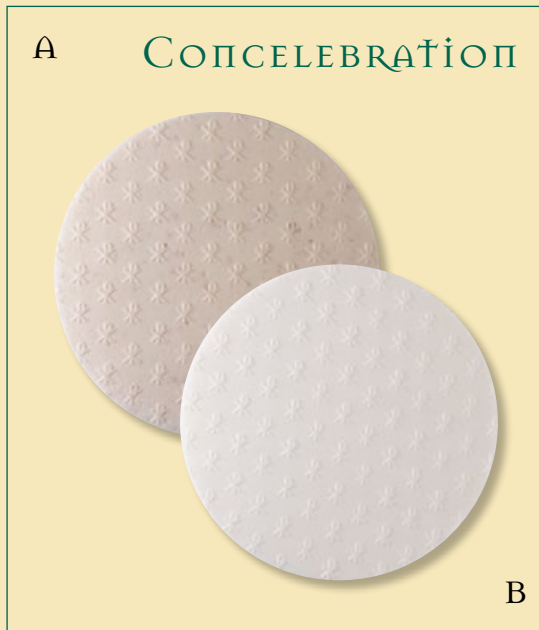

B AB 17 – ALL OVER CROSS KYRO white, 5" packed in 20s

C AB 19 – SEALED EDGE, 24 SECTIONS WHOLEMEAL, 5³/₄" packed in 25s

D AB 22 – SEALED EDGE, 24 SECTIONS WHITE, 5³/₄" packed in 25s

E AB 20 – SEALED EDGE, WHITE, 69 sections, 9" packed in 20s

F AB 21 – SEALED EDGE, WHOLEMEAL, 69 sections, 9" packed in 20s

PRIEST'S

G AB 15S – PLAIN WHITE, 2¹/₂" packed in 50s

H AB 09 – ALL OVER CROSS KYRO white, 2¹/₂" packed in 50s

I AB 10 – ALL OVER CROSS KYRO wholemeal, 2¹/₂" packed in 50s

J AB 16S – CRUCIFIX WHITE 2¹/₂" packed in 50s

A AB 11 – SEALED EDGE SINGLE CROSS, white, 2¾" packed in 50s.

B AB 12 – SEALED EDGE SINGLE CROSS, wholemeal, 2¾" packed in 50s.

C AB 50M – SEALED EDGE, MIXED DESIGNS, white, 2¾" packed in 50s