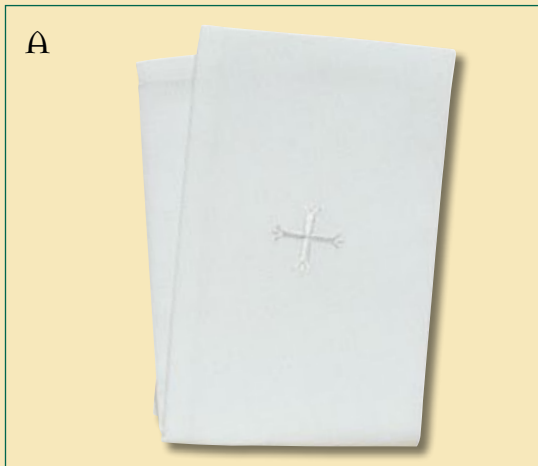

ALTAR LINEN

ALL ITEMS BELOW
ARE POLY COTTON

**A AL 04HW – LAVABO
TOWEL** 8" x 15" white
cross, packed in singles

**B AL 04HR – LAVABO
TOWEL** 8" x 15" red cross,
packed in singles

**AL 04HP – LAVABO
TOWEL** 8" x 15", plain,
packed in singles

LAVABO TOWEL 12" x
20", packed in singles

AL 04R – red cross

AL 04 – plain

**C CHALICE PALL -
stiffened, 5" x 5" packed in
singles**

AL 02HW – white cross

AL 02HR – red cross

**CHALICE PALL - stiffened,
6" x 6" packed in singles**

AL 02 – white cross

AL 02R – red cross

D PURIFICATOR

12" x 20", packed in
singles

AL 03 – white cross

AL 03R – red cross

AL 03GO – gold cross

AL 03PU – purple cross

AL 03GR – green cross

PURIFICATOR

11" x 17", packed in
singles

AL 03HP – plain

AL 03HW – white cross

AL 03HR – red cross

E AL 01HR – CORPORAL
17" x 17" red cross, packed
in singles

AL 01HW – CORPORAL

17" x 17" white cross,
packed in singles

F AL 01 – CORPORAL 20"
x 20" white cross, packed
in singles

AL 01R – CORPORAL 20"
x 20" red cross, packed in
singles