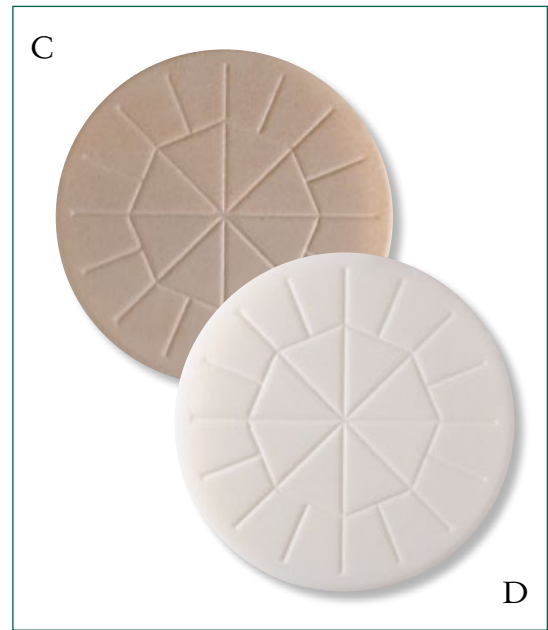

B AB 17 – ALL OVER CROSS KYRO white, 5" packed in 20s

C AB 19 – SEALED EDGE, 24 SECTIONS WHOLEMEAL, 5³/₄" packed in 25s

D AB 22 – SEALED EDGE, 24 SECTIONS WHITE, 5³/₄" packed in 25s

E AB 20 – SEALED EDGE, WHITE, 69 sections, 9" packed in 20s

F AB 21 – SEALED EDGE, WHOLEMEAL, 69 sections, 9" packed in 20s

PRIEST'S

G AB 15S – PLAIN WHITE, 2¹/₂" packed in 50s

H AB 09 – ALL OVER CROSS KYRO white, 2¹/₂" packed in 50s

I AB 10 – ALL OVER CROSS KYRO wholemeal, 2¹/₂" packed in 50s

J AB 16S – CRUCIFIX WHITE 2¹/₂" packed in 50s

A AB 11 – SEALED EDGE SINGLE CROSS, white, 2¾" packed in 50s.

B AB 12 – SEALED EDGE SINGLE CROSS, wholemeal, 2¾" packed in 50s.

C AB 50M – SEALED EDGE, MIXED DESIGNS, white, 2¾" packed in 50s