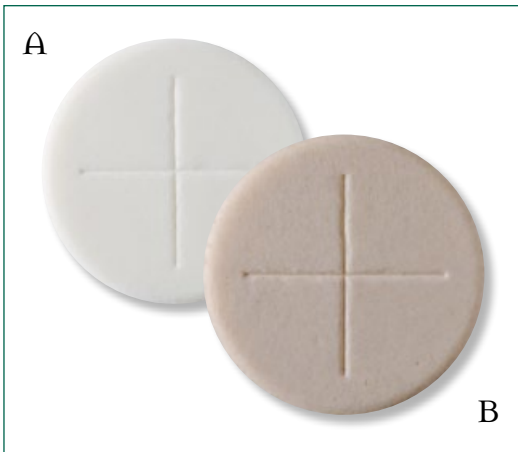

B AB 17 – ALL OVER CROSS KYRO white, 5" packed in 20s

C AB 19 – SEALED EDGE, 24 SECTIONS WHOLEMEAL, 5³/₄" packed in 25s

D AB 22 – SEALED EDGE, 24 SECTIONS WHITE, 5³/₄" packed in 25s

E AB 20 – SEALED EDGE, WHITE, 69 sections, 9" packed in 20s

F AB 21 – SEALED EDGE, WHOLEMEAL, 69 sections, 9" packed in 20s

PRIEST'S

G AB 15S – PLAIN WHITE, 2¹/₂" packed in 50s

H AB 09 – ALL OVER CROSS KYRO white, 2¹/₂" packed in 50s

I AB 10 – ALL OVER CROSS KYRO wholemeal, 2¹/₂" packed in 50s

J AB 16S – CRUCIFIX WHITE 2¹/₂" packed in 50s

A AB 11 – SEALED EDGE SINGLE CROSS, white, 2¾" packed in 50s.

B AB 12 – SEALED EDGE SINGLE CROSS, wholemeal, 2¾" packed in 50s.

C AB 50M – SEALED EDGE, MIXED DESIGNS, white, 2¾" packed in 50s